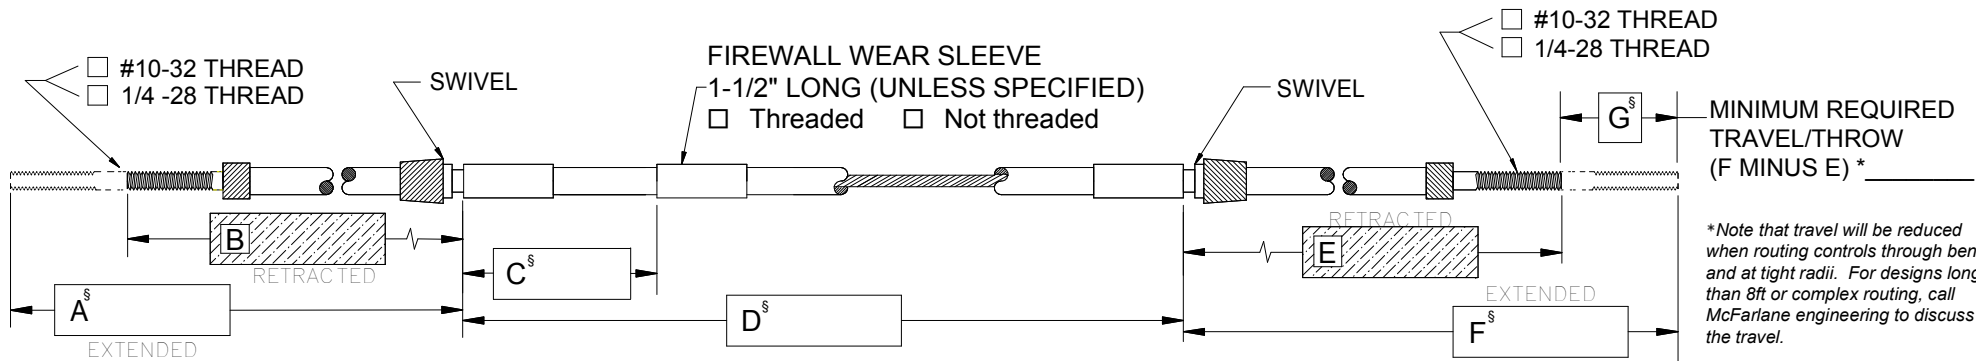

McFarlane Aviation, Inc.
696 E. 1700 Road
Baldwin City, KS 66006

800-544-8594
(785) 594-3572
(785) 594-3922 Fax
www.mcfarlaneaviation.com
sales@mcfarlaneaviation.com

McFarlane Aviation Products

SWIVEL TYPE ENGINE CONTROL