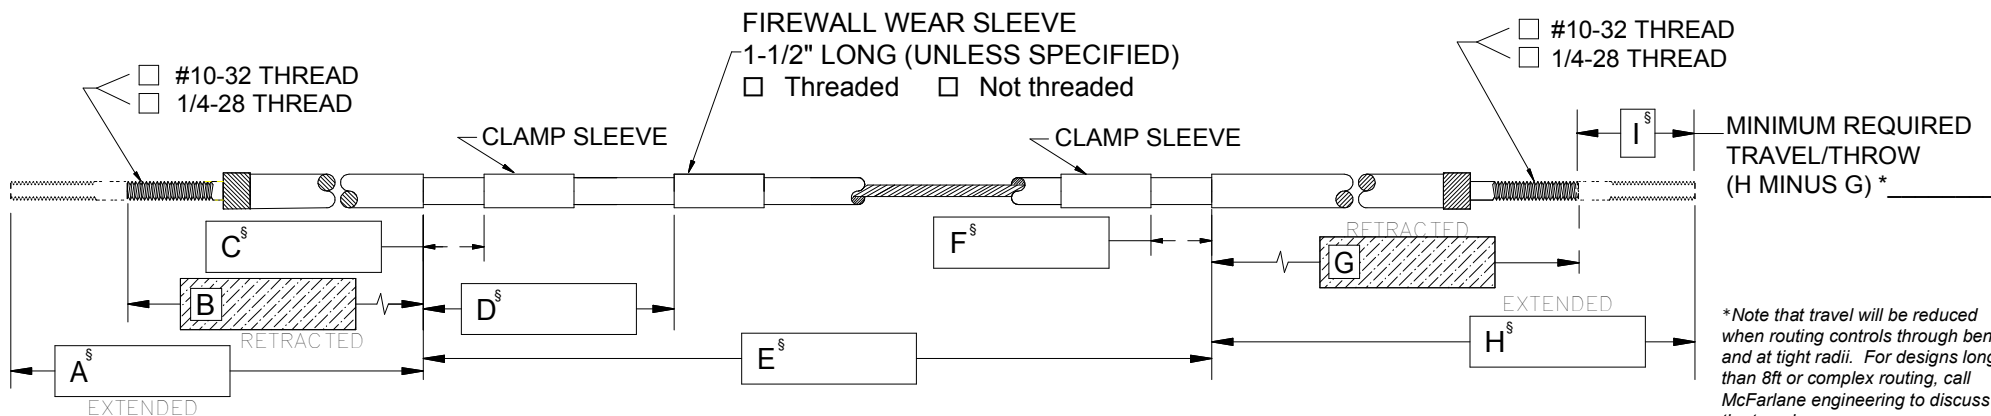

STANDARD TYPE ENGINE CONTROL

I HEREBY REQUEST MCFARLANE AVIATION, INC. TO MANUFACTURE A CUSTOM ENGINE CONTROL TO MY SPECIFICATIONS AS DETAILED ABOVE. I UNDERSTAND THAT THIS OR ANY OTHER CUSTOM ENGINE CONTROL MANUFACTURED BY MCFARLANE AVIATION, INC. IS NOT FAA-PMA APPROVED, AND THAT IT IS MY RESPONSIBILITY TO OBTAIN FAA APPROVAL FOR INSTALLATION IN A CERTIFIED AIRCRAFT.